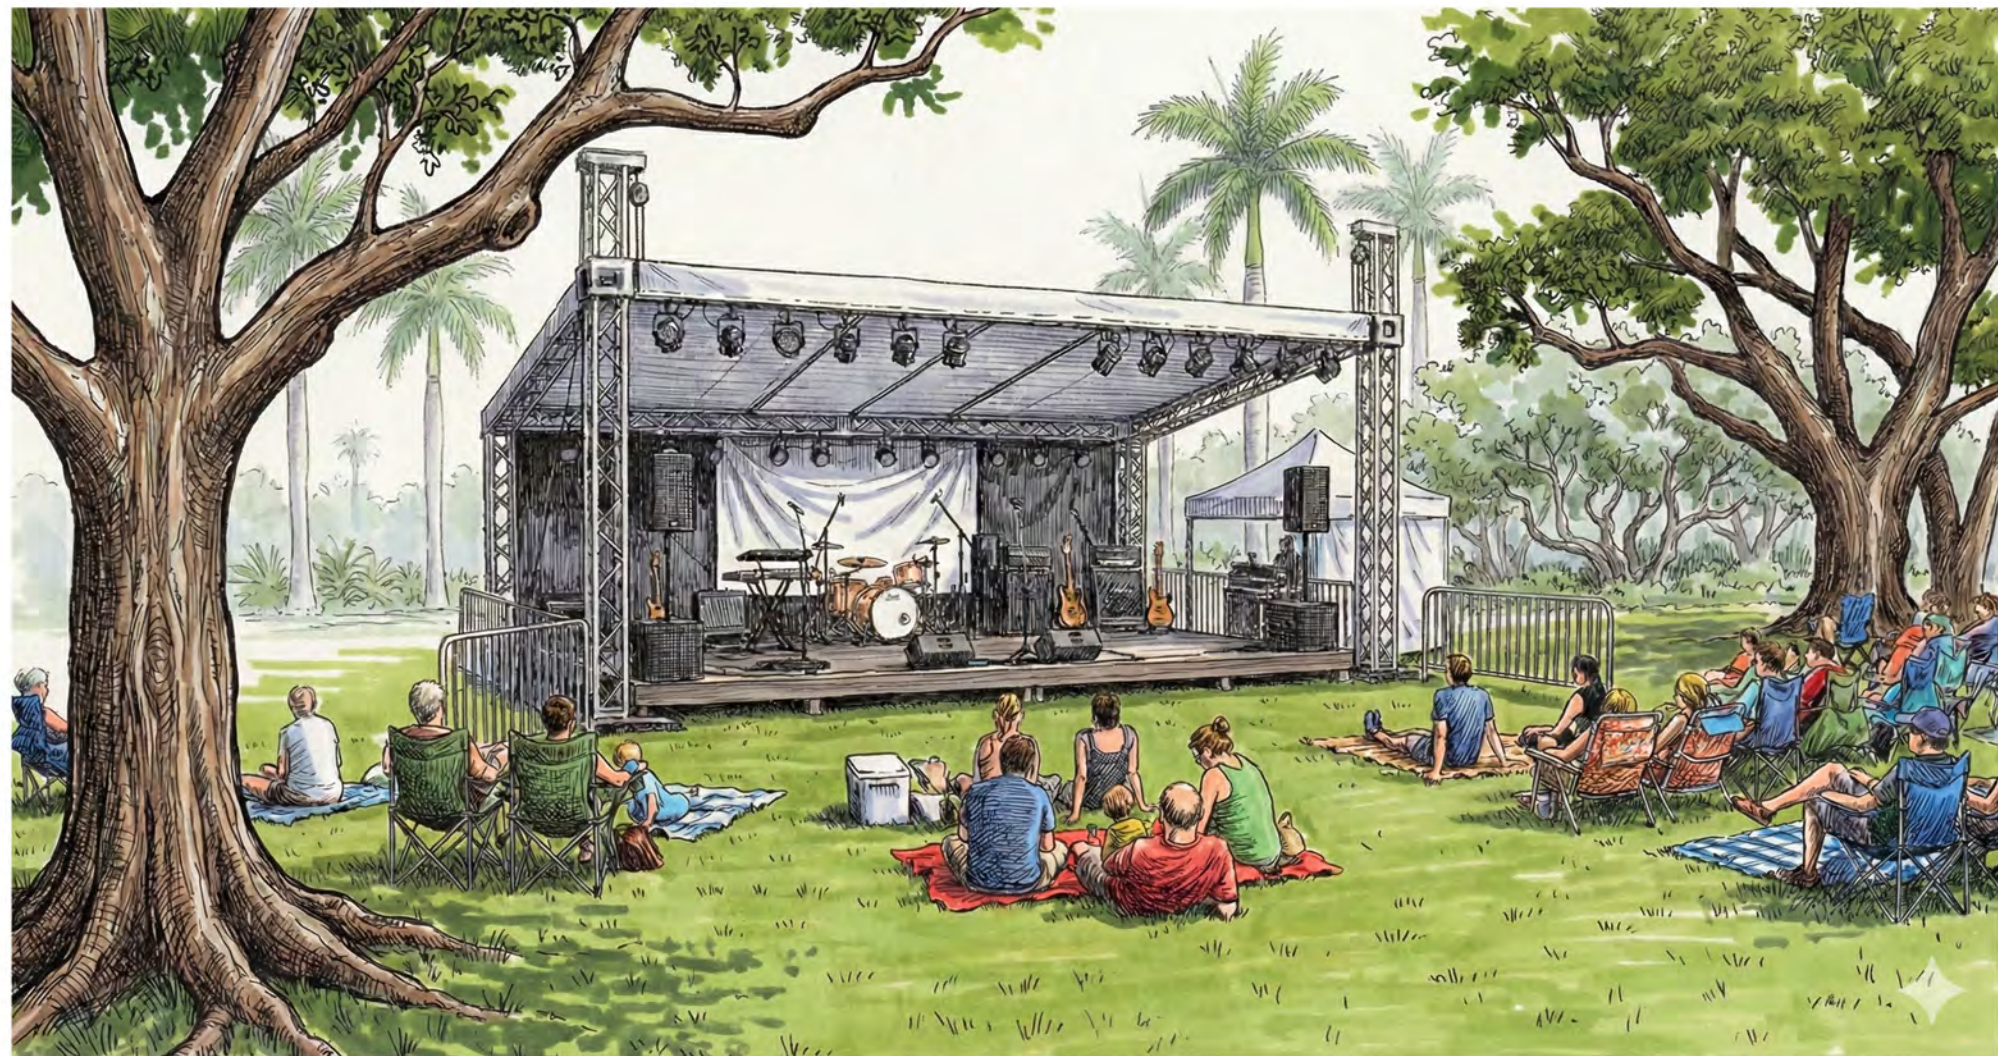

ST. ANASTASIA CHURCH MASTER PLAN

Fort Pierce, Florida

CONCEPT A

CONCEPT PLAN

ST. ANASTASIA CHURCH MASTER PLAN

Fort Pierce, Florida

PEACOCK ART WALK

STAGE/PERFORMANCE AREA

ARTISTIC PATTERNING

SHADE SAILS WITH PEACOCK IMAGERY

VENDORS AND POP - UP TENTS

ST. ANASTASIA CHURCH MASTER PLAN

Fort Pierce, Florida

CONCEPT B

CONCEPT PLAN

ST. ANASTASIA MASTER PLAN

ST. ANASTASIA MASTER PLAN

Inspiration Images

CONCEPT B | MASTER PLAN WITH FUTURE PARKING GARAGE

ST. ANASTASIA CHURCH MASTER PLAN

Fort Pierce, Florida

CONCEPT C

CONCEPT PLAN

ST. ANASTASIA MASTER PLAN

Inspiration Images

ST. ANASTASIA CHURCH MASTER PLAN

Fort Pierce, Florida

CONCEPT D

CONCEPT PLAN