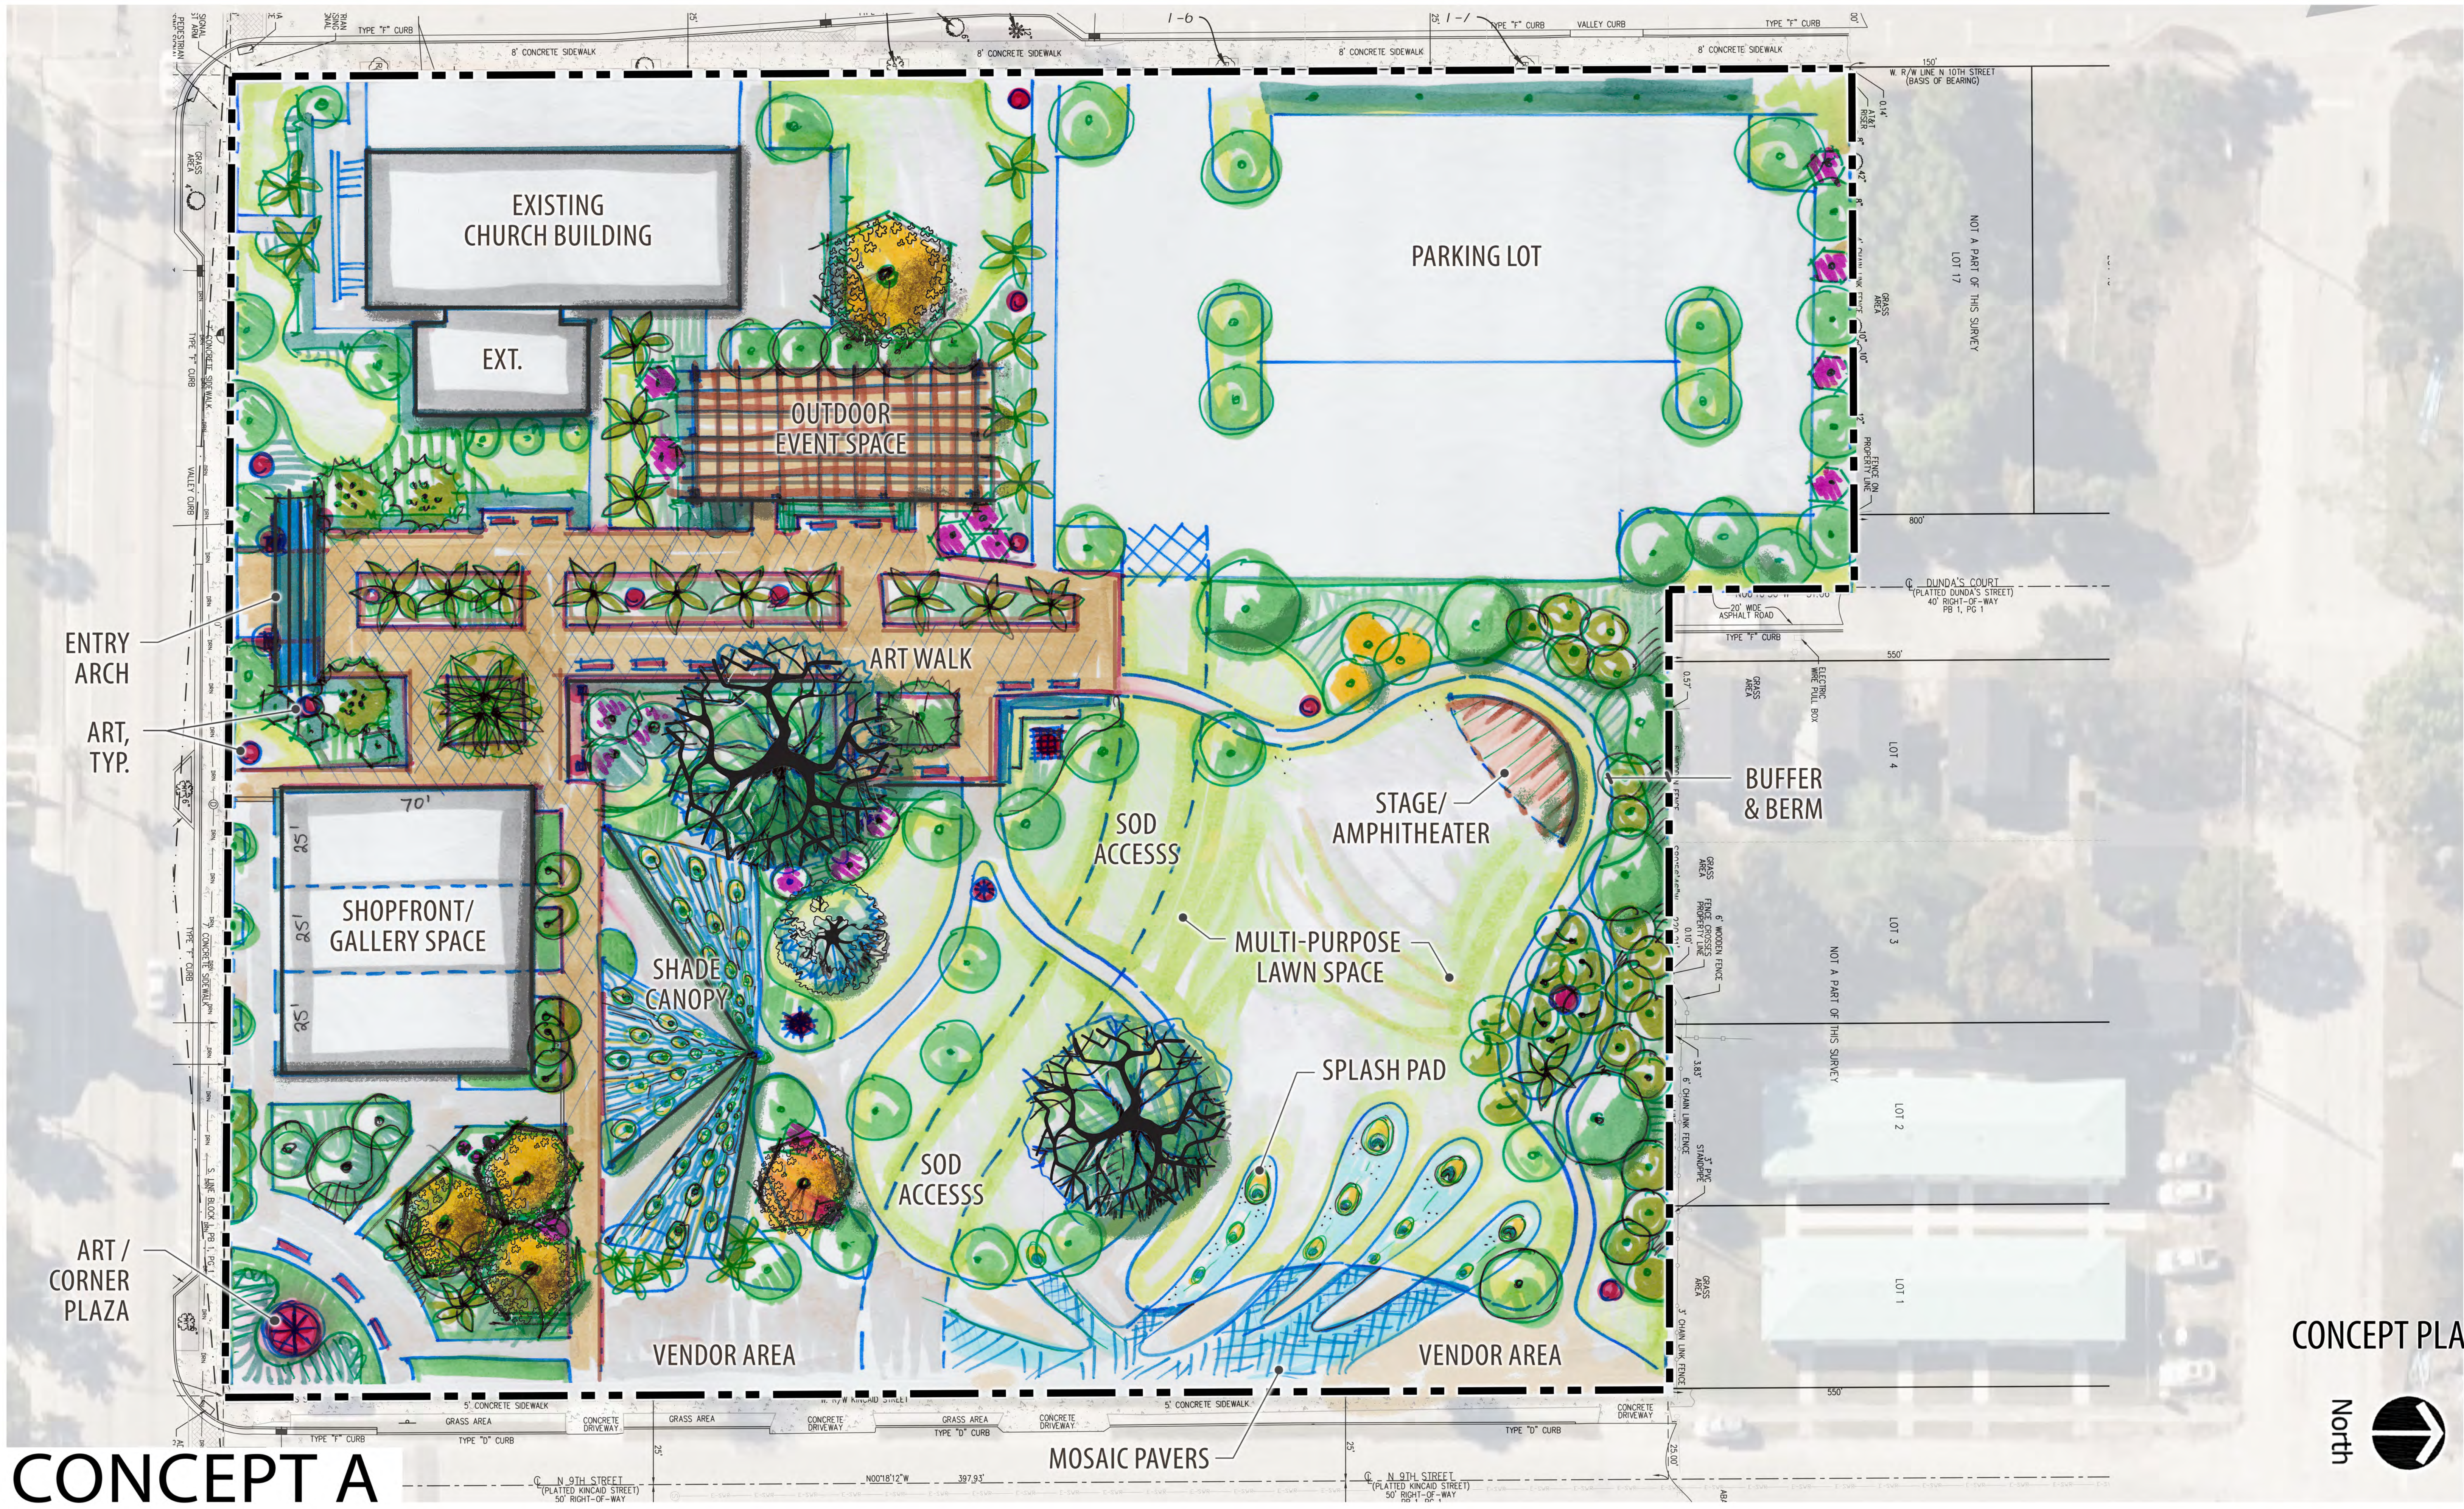

ST. ANASTASIA CHURCH MASTER PLAN

Fort Pierce, Florida

CONCEPT A

CONCEPT PLAN

ST. ANASTASIA CHURCH MASTER PLAN

Fort Pierce, Florida

PEACOCK ART WALK

STAGE/PERFORMANCE AREA

ARTISTIC PATTERNING

SHADE SAILS WITH PEACOCK IMAGERY

VENDORS AND POP - UP TENTS

ST. ANASTASIA CHURCH MASTER PLAN

Fort Pierce, Florida

CONCEPT B

CONCEPT PLAN

ST. ANASTASIA MASTER PLAN

Inspiration Images

ST. ANASTASIA

PROPOSED ADDITION

PROPOSED PEACOCK ART DISTRICT VENDOR HALL

ORANGE AVE

ST. ANASTASIA MASTER PLAN

Inspiration Images

CONCEPT B | MASTER PLAN WITH PARKING LOT

Inspiration Images

ST. ANASTASIA CHURCH MASTER PLAN

Fort Pierce, Florida

CONCEPT D

CONCEPT PLAN