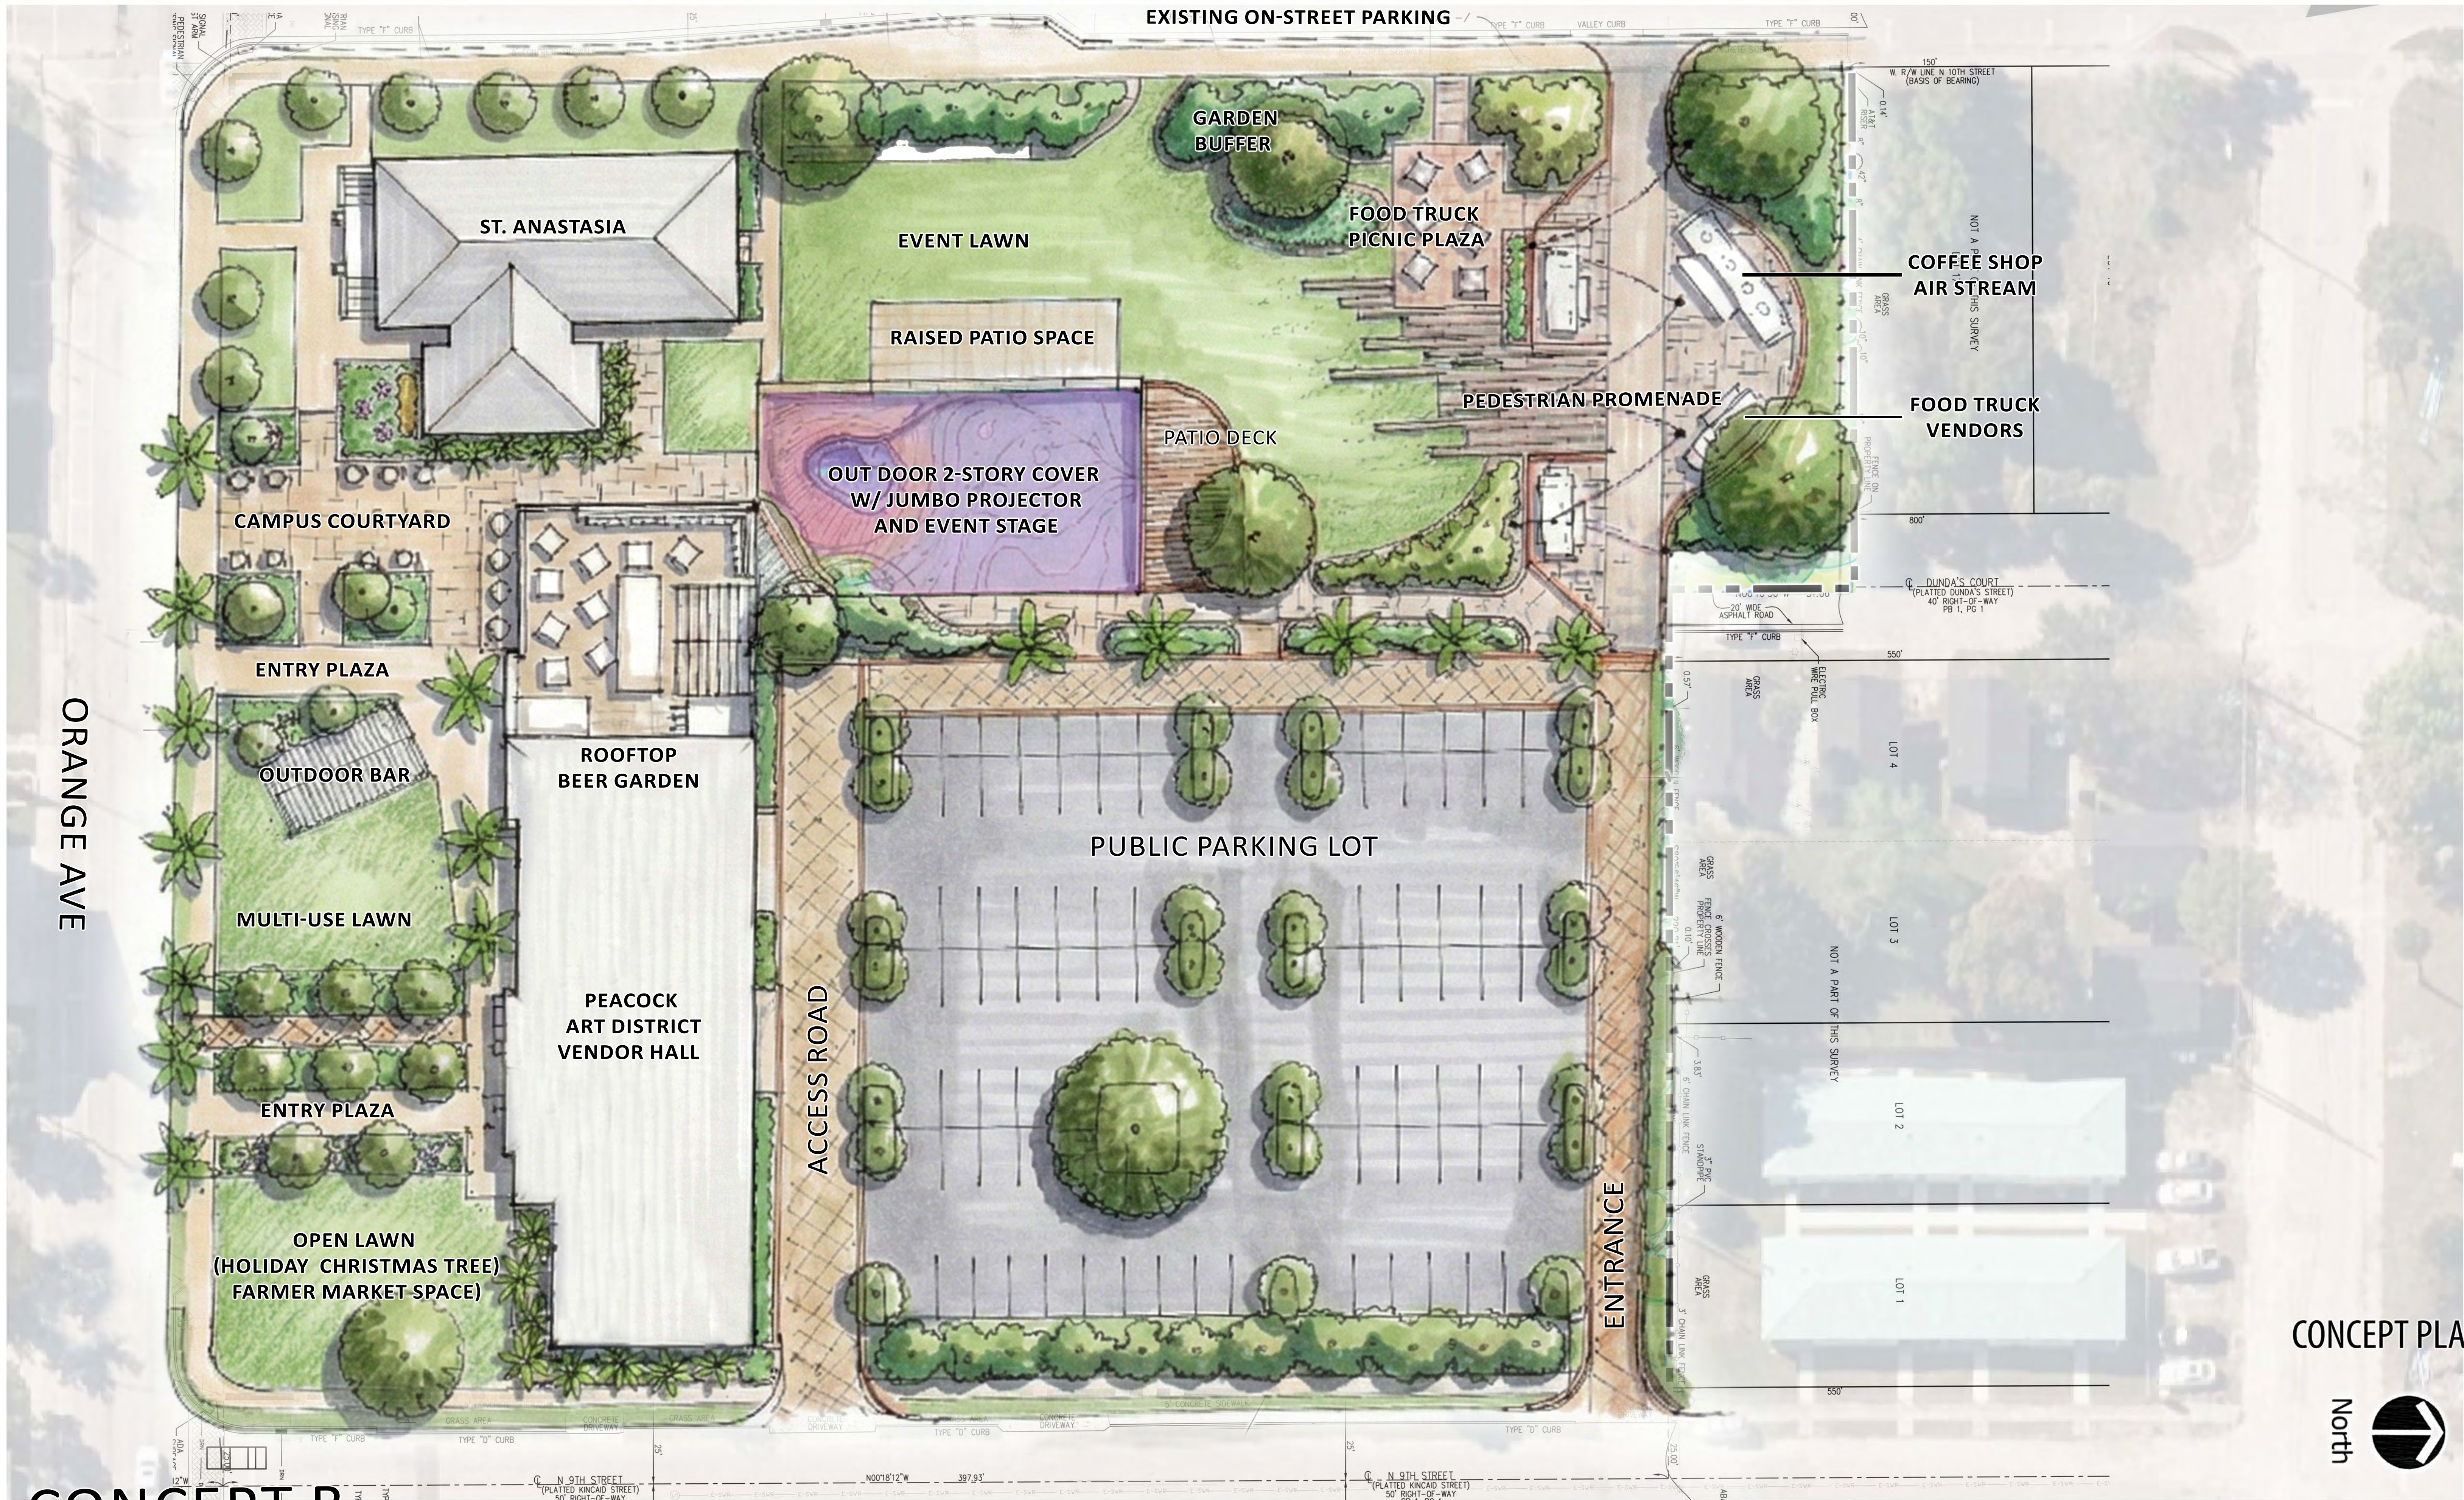

ST. ANASTASIA CHURCH MASTER PLAN

Fort Pierce, Florida

CONCEPT A

CONCEPT PLAN

ST. ANASTASIA CHURCH MASTER PLAN

Fort Pierce, Florida

PEACOCK ART WALK

STAGE/PERFORMANCE AREA

ARTISTIC PATTERNING

SHADE SAILS WITH PEACOCK IMAGERY

VENDORS AND POP - UP TENTS

ST. ANASTASIA CHURCH MASTER PLAN

Fort Pierce, Florida

CONCEPT B

CONCEPT PLAN

ST. ANASTASIA MASTER PLAN

Inspiration Images

ST. ANASTASIA

PROPOSED ADDITION

PROPOSED PEACOCK ART DISTRICT VENDOR HALL

ORANGE AVE

ST. ANASTASIA MASTER PLAN

Inspiration Images

CONCEPT B | MASTER PLAN WITH PARKING LOT

ST. ANASTASIA MASTER PLAN

Inspiration Images

CONCEPT B | MASTER PLAN WITH FUTURE PARKING GARAGE

ST. ANASTASIA CHURCH MASTER PLAN

Fort Pierce, Florida

CONCEPT C

CONCEPT PLAN

ST. ANASTASIA MASTER PLAN