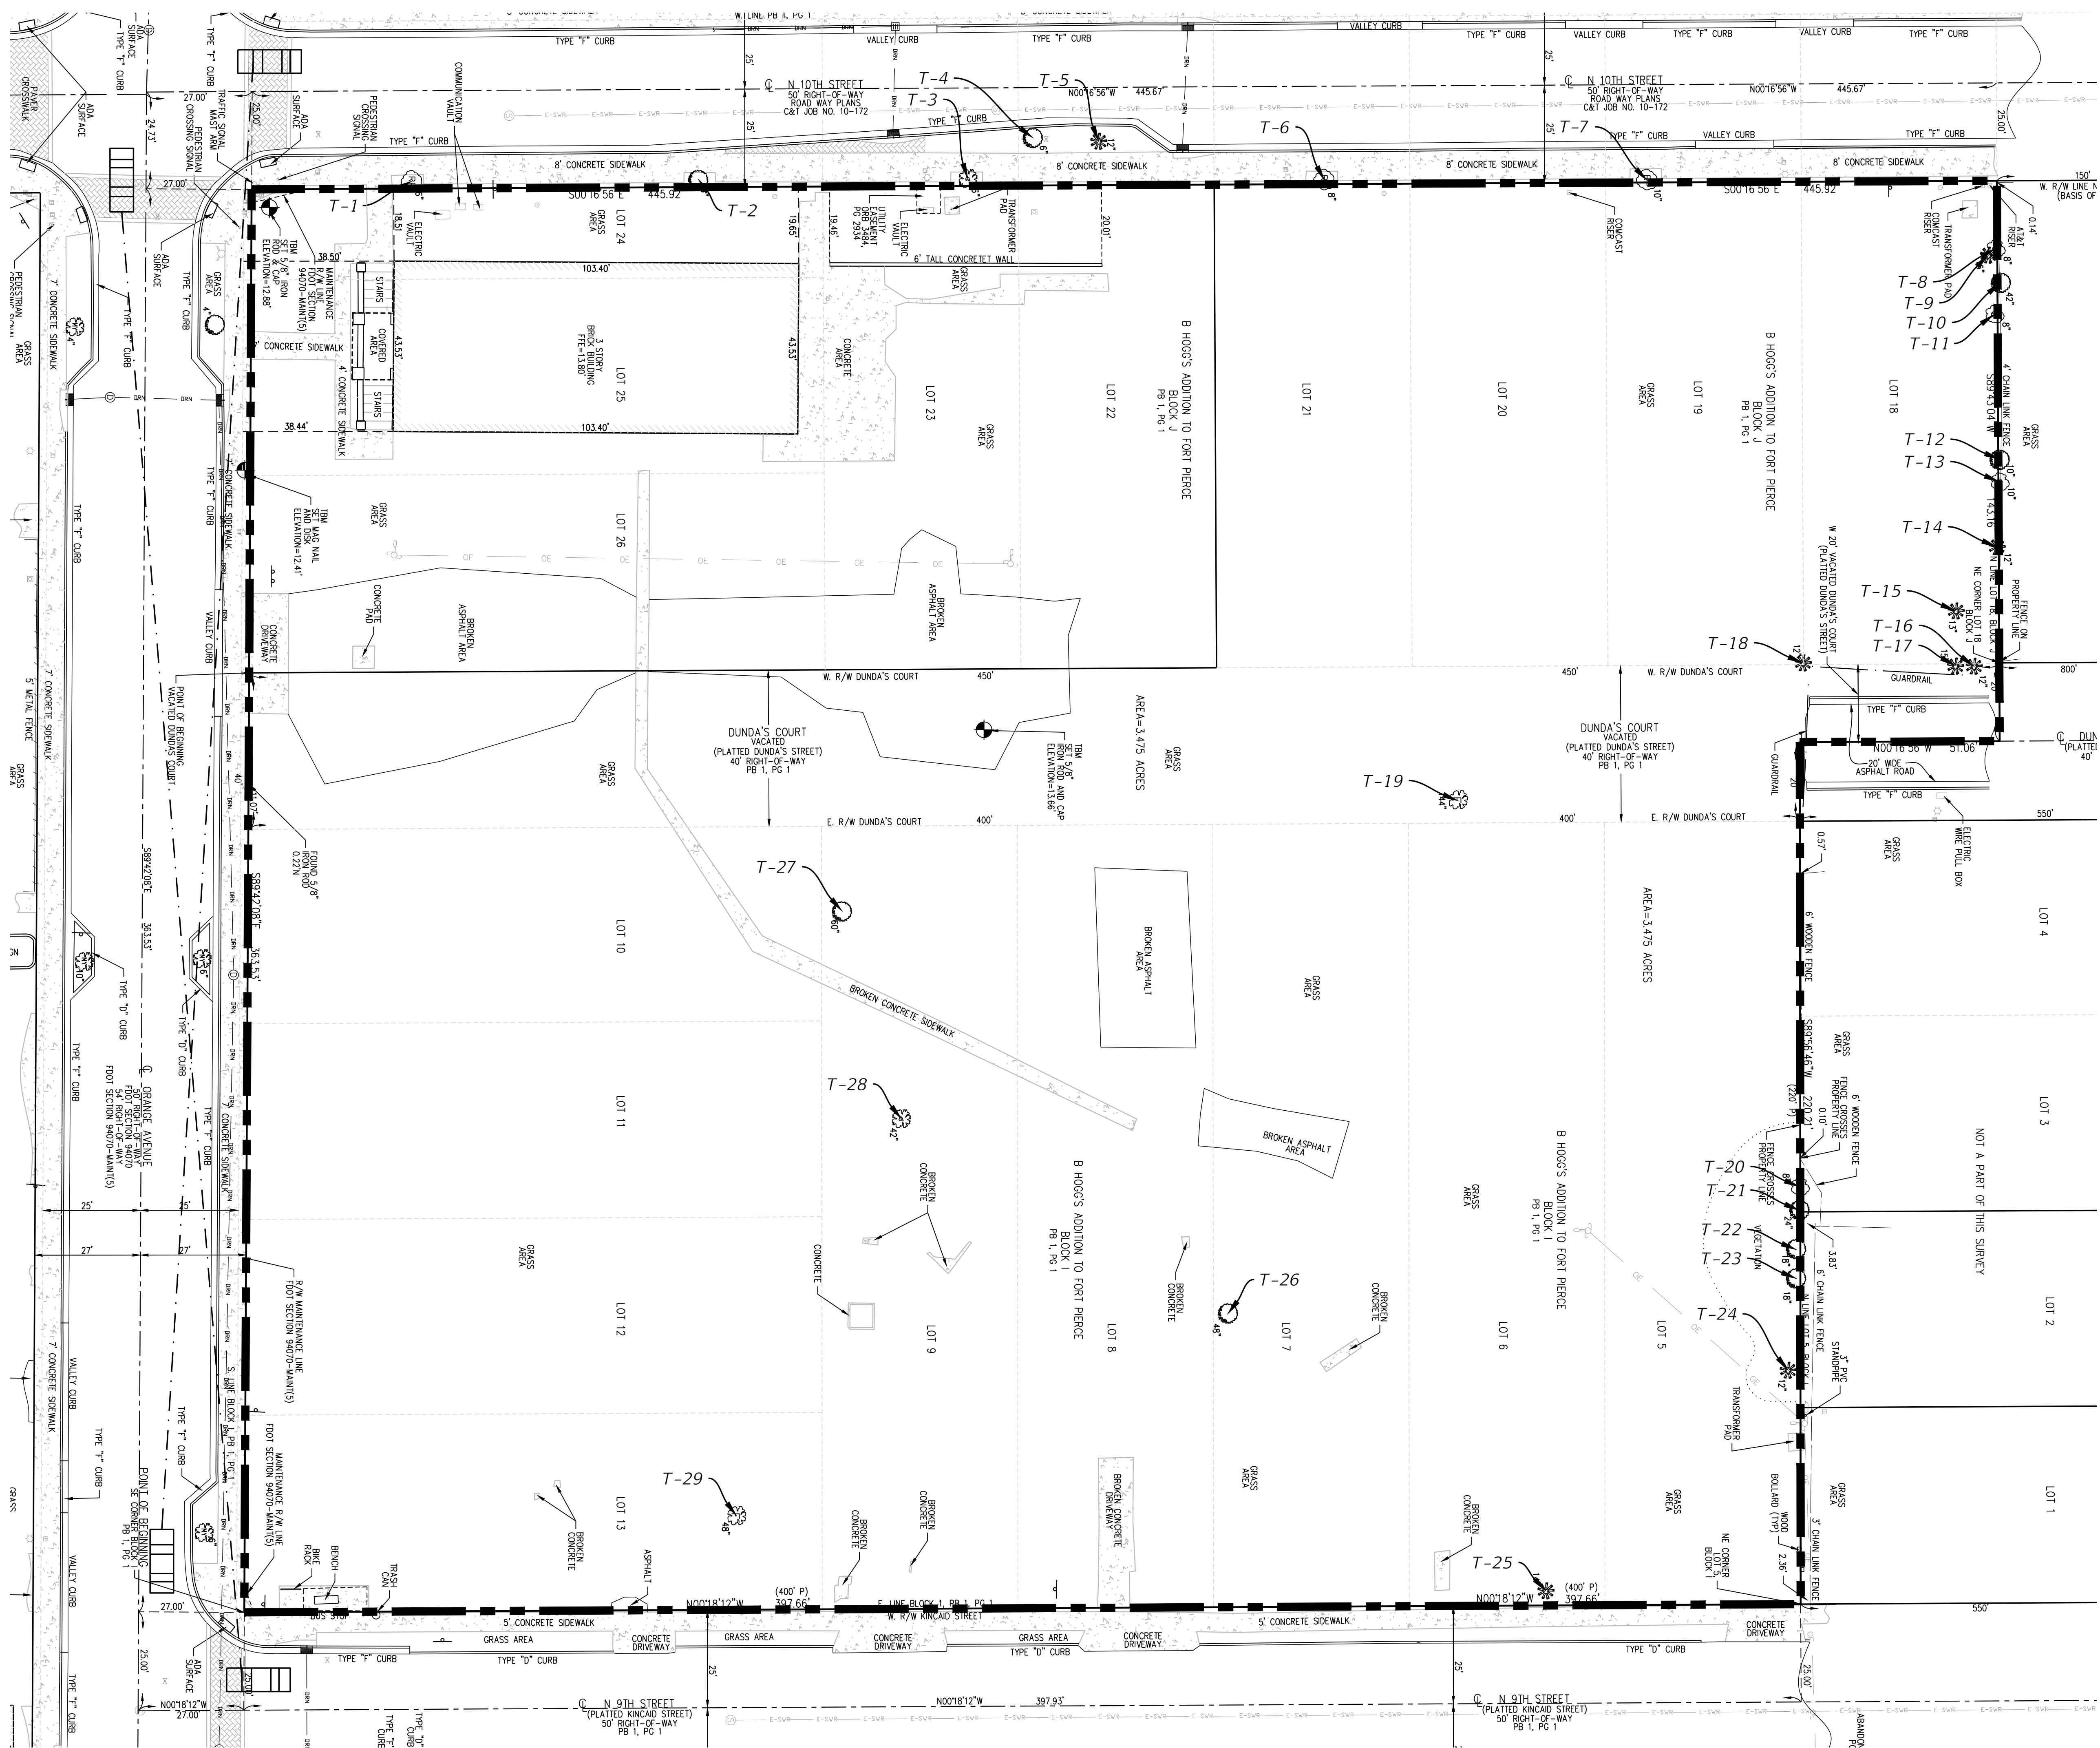

Fort Pierce, Florida

MASTER PLAN

DESIGNED	AMW
DRAWN	SCR
APPROVED	AMW
JOB NUMBER	25-0509
DATE	08-21-2025
REVISIONS	

August 21, 2025 8:02:32 a.m.
Drawing: DSGNLD01.DWG